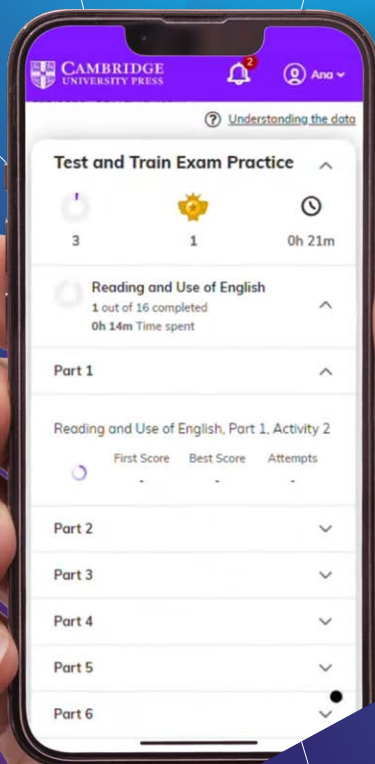

6 sets of tasks per level

1

Test & Train targets a precise exam level

2

A focus on Exam Practice training, not just full tests

3

Data view
- Shows first score, best score, number of attempts

4